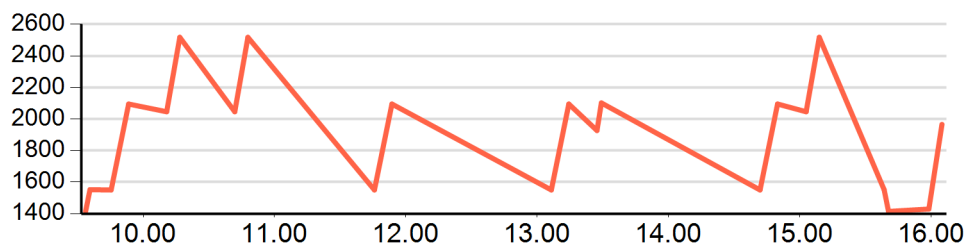

Day: 04-02-2017

Graph

Nr. lifts: 11 - Height difference: 4.308m - Est. slope km: 24,3

1 Ruacia-Col Raiser A	Type: Funivia	Valley: Gardena - Alpe di Siusi
2 Colraiser A	Type: Cabinovia A.A.	Valley: Gardena - Alpe di Siusi
3 Fermeda A	Type: Seggiovia A.A.	Valley: Gardena - Alpe di Siusi
4 Fermeda A	Type: Seggiovia A.A.	Valley: Gardena - Alpe di Siusi
5 Colraiser A	Type: Cabinovia A.A.	Valley: Gardena - Alpe di Siusi
6 Colraiser A	Type: Cabinovia A.A.	Valley: Gardena - Alpe di Siusi
7 Cisles	Type: Seggiovia 1/2	Valley: Gardena - Alpe di Siusi
8 Colraiser A	Type: Cabinovia A.A.	Valley: Gardena - Alpe di Siusi
9 Fermeda A	Type: Seggiovia A.A.	Valley: Gardena - Alpe di Siusi
10 Ruacia-Col Raiser R	Type: Funivia	Valley: Gardena - Alpe di Siusi
11 Saslong A	Type: Cabinovia A.A.	Valley: Gardena - Alpe di Siusi